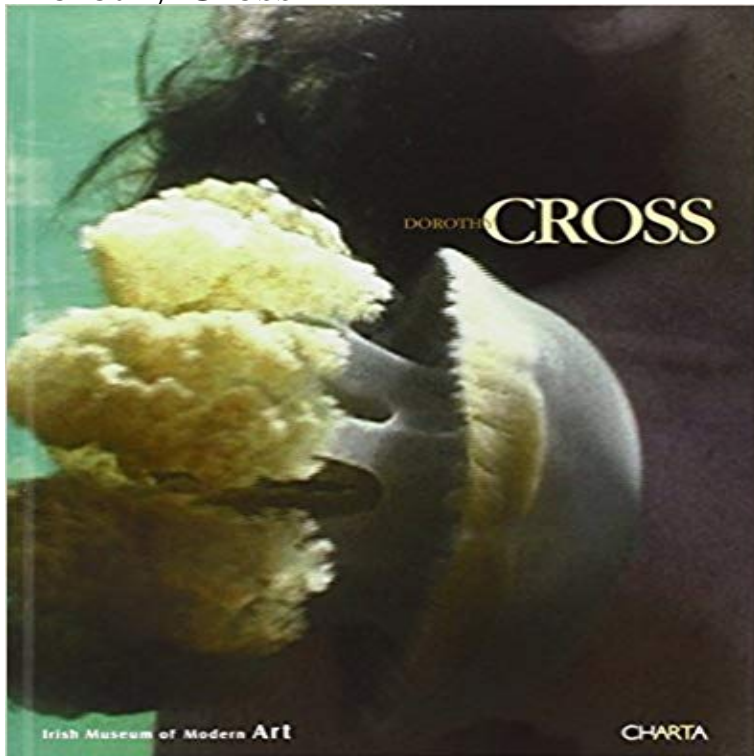

Dorothy Cross

Dorothy Cross came to widespread attention and acclaim in the 1990s when she began a series of works featuring cow skins and cow udders. In her art, Cross amalgamates found and constructed objects. These assemblages invariably have the effect of reinvigorating the lives of everyday things, sometimes making them sometimes humorous and sometimes disturbing, but always intellectually stimulating and physically arresting. Her most recent work combines the revelatory and voyeuristic aspects of video and photography with sculptural forms. In recognition of Cross's outstanding contribution to contemporary art, this exhibition catalogue from the Irish Museum of Modern Art presents some 45 works including sculpture, installation, performance, photography and film, ranging from the 1980s to the present. The works are drawn from international museums and private collections, and include iconic pieces such as the Virgin Shroud sculptures from the Tate Britain Collection and Shark Lady in a Ball Dress from the Hugh Lane Collection. Also featured are stills from a selection of Cross's films, such as Teacup, Eyemaker and Medusae.

[\[PDF\] Thematic Catalogues in Music: An Annotated Bibliography \(Rilm Retrospectives Series, No 1\)](#)

[\[PDF\] 500 years of art in illustration.: From Albrecht Dürer to Rockwell Kent.](#)

[\[PDF\] Clinical Anatomy of the Face for Filler and Botulinum Toxin Injection](#)