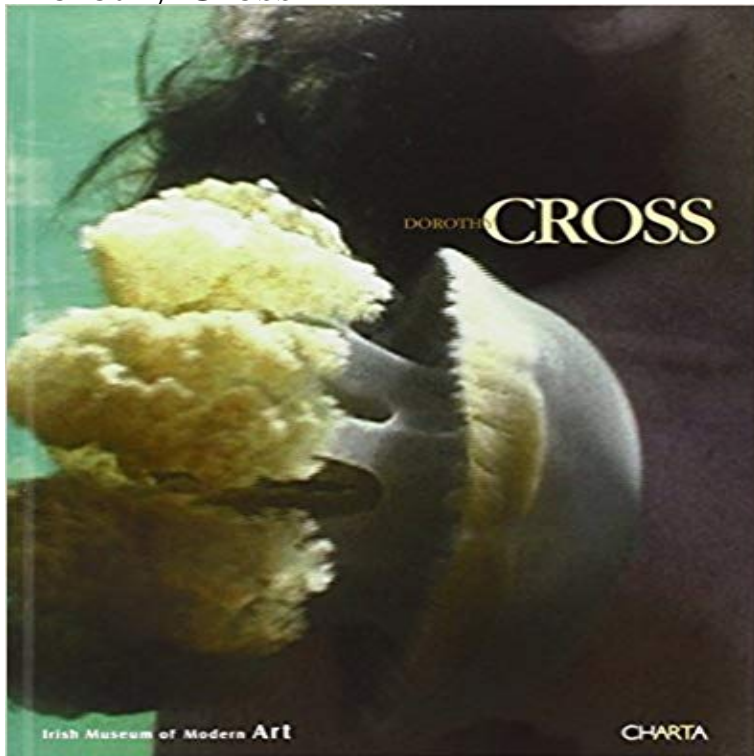

## Dorothy Cross

Dorothy Cross came to widespread attention and acclaim in the 1990s when she began a series of works featuring cow skins and cow udders. In her art, Cross amalgamates found and constructed objects. These assemblages invariably have the effect of reinvigorating the lives of everyday things, sometimes making them sometimes humorous and sometimes disturbing, but always intellectually stimulating and physically arresting. Her most recent work combines the revelatory and voyeuristic aspects of video and photography with sculptural forms. In recognition of Cross's outstanding contribution to contemporary art, this exhibition catalogue from the Irish Museum of Modern Art presents some 45 works including sculpture, installation, performance, photography and film, ranging from the 1980s to the present. The works are drawn from international museums and private collections, and include iconic pieces such as the Virgin Shroud sculptures from the Tate Britain Collection and Shark Lady in a Ball Dress from the Hugh Lane Collection. Also featured are stills from a selection of Cross's films, such as Teacup, Eyemaker and Medusae.

[\[PDF\] Thematic Catalogues in Music: An Annotated Bibliography \(Rilm Retrospectives Series, No 1\)](#)

[\[PDF\] 500 years of art in illustration.: From Albrecht Dürer to Rockwell Kent.](#)

[\[PDF\] Clinical Anatomy of the Face for Filler and Botulinum Toxin Injection](#)